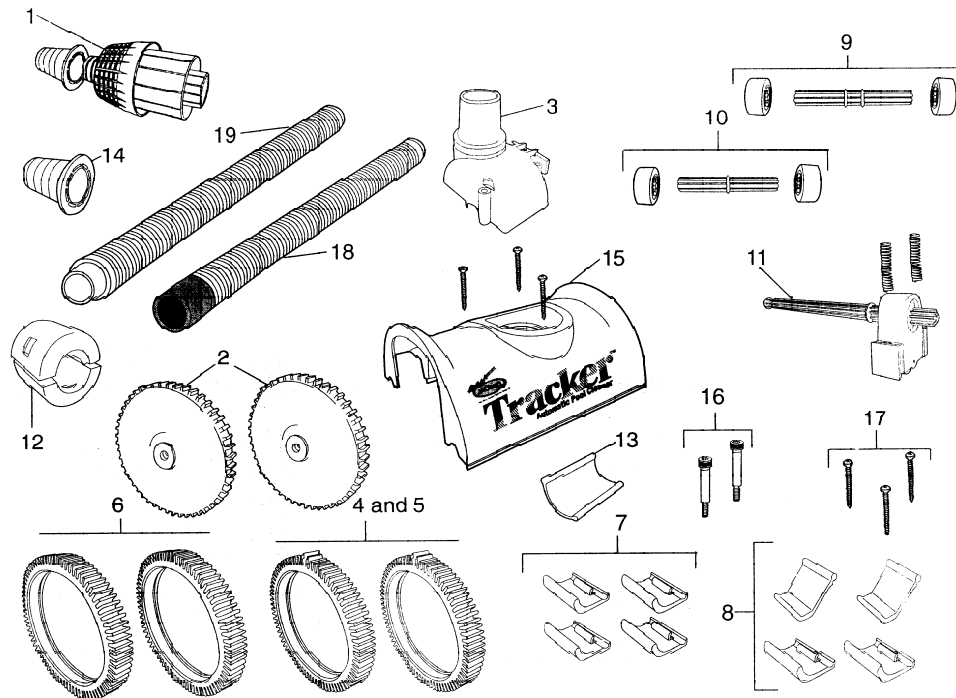

## LISTA DE PARTES

### 0602-1169 ASP AUT TRACKER 4X JACUZZI

Nº	CODIGO	COD PROV	DESCRIPCION	CANT.
1	0602-1116	43-3153-08	VALVULA C/ADAPTADOR P/TRACKER	1
2	9243-1120	43-3154-07	RUEDA TRACKER 4X	2
3	S/C	43-3160-09	HOSE ASSY & TURBINE COVER	1
4	S/C	43-3155-06	FRONT TIRE REPLAC. KIT(2X)	2
5	9243-1114	43-3156-05	KIT NEUMATICOS DELANT TRACKER	2
6	9243-1117	43-3157-04	KIT NEUMATICOS TRASER TRACKER	2
7	9243-1108	43-3158-03	KIT ASPAS FRONTALES TRACK 5803	4
8	9243-1116	43-3159-02	KIT ASPAS TRASERAS TRACK 5902	4
9	S/C	43-3161-08	FRONT RIGHT GEAR DRIVE ASSY	1
10	S/C	43-3163-06	REAR WHEEL BEARING & DRV4X	1
11	S/C	43-3162-07	LEFT FRONT GEAR DRIVE	1
12	9243-1111	43-3166-03	FLOTADOR TRACKER 43316603	1
13	9243-1105	43-3164-05	KIT ASPAS TURBINA TRACKER 6405	1
14	S/C	43-3165-04	VALV CONE	1
15	S/C	43-3167-02	TOP SHROUND KIT	1
16	S/C	43-3169-00	WHEEL BOLT KIT	2
17	S/C	43-3168-01	TOP SHROUND SCREW KIT	3
18	S/C	43-3170-09	LEADER HOSE	1
19	S/C	43-3171-08	VACUUM HOSE	1
20	S/C	43-3174-03	TKR-2X STEERING CAM	1
21	S/C	43-3173-04	TKR-4X STEERING CAM	1